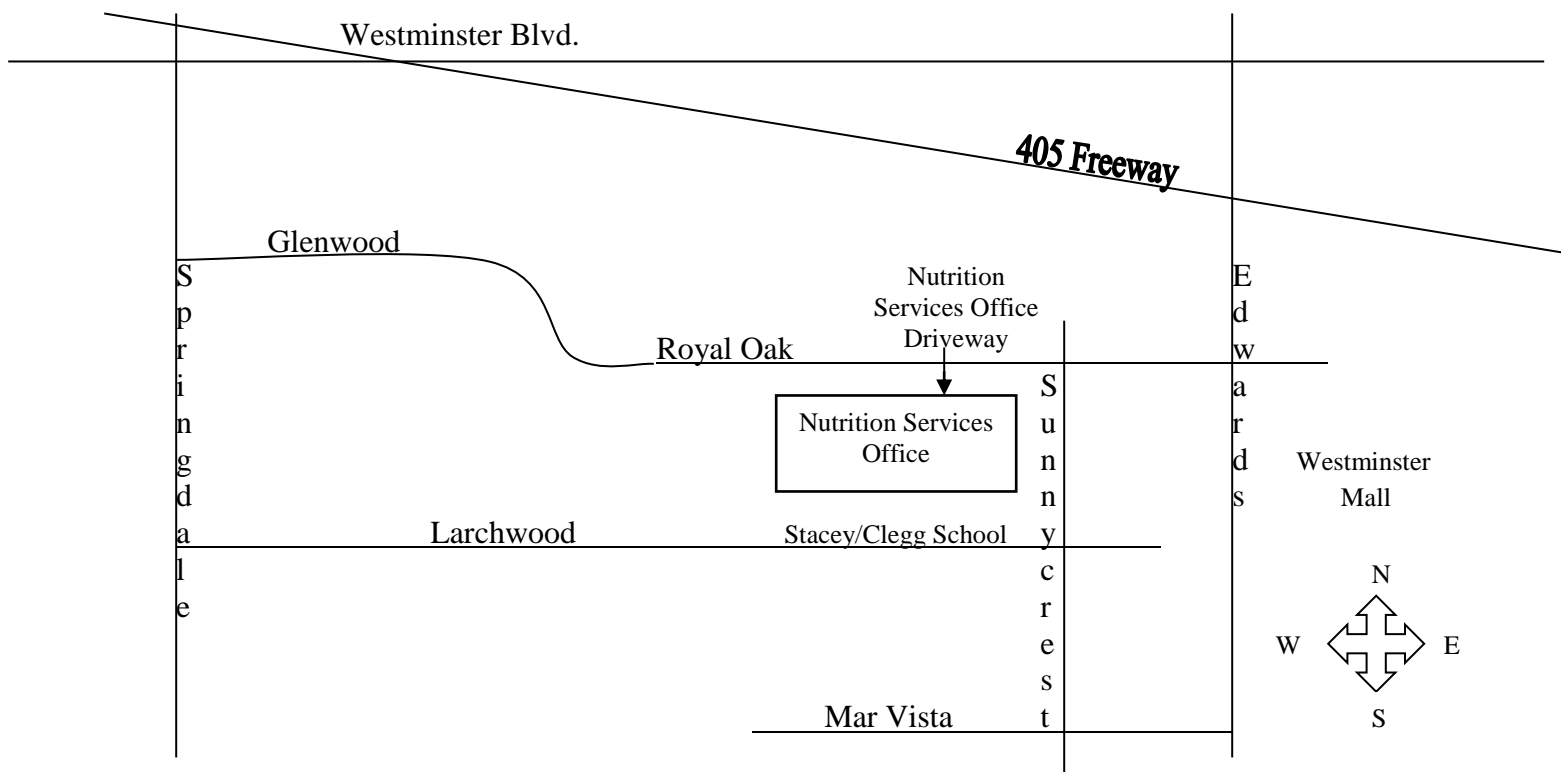

Directions to Nutrition Services Office

(Located **behind** Stacey & Clegg Schools ~ off Royal Oak)

Stacey-Clegg School Address:

** 6311 Larchwood Drive
Huntington Beach, CA 92647

If coming from the East

Take Edwards and turn onto Royal Oak.
Pass the stop sign and watch for a crosswalk in the street.
There is a driveway between two houses.* This is the Nutrition Services entrance.
Turn left and follow the driveway.

If coming from the West

Take Springdale and turn onto Glenwood. Follow around the curve then watch for a crosswalk in the street.
There is a driveway between two houses.* This is the Nutrition Services entrance.
Turn right and follow the driveway.

*** The driveway is located between two houses on Royal Oak. There is a low cinderblock wall bordering the driveway.**